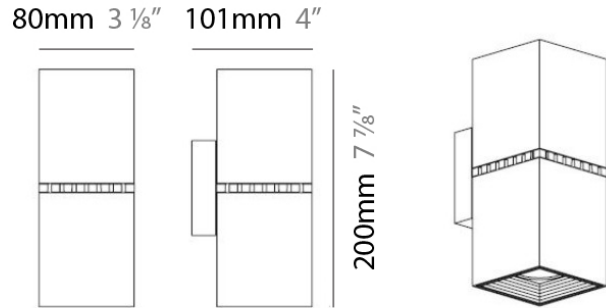

DAU SURFACE

D93197

PROJECT	
TYPE	
NOTES	
QUANTITY	
DATE	

GENERAL

Series: Dau
Brand: Milan
Division: Design
Mounting Type: Surface
Mounting Location: Wall
Subcategory: Up/Down Light

PHYSICAL

Shape: Rectangle
Length (mm): 80
Length (in): 3 1/8
Height (mm): 200
Height (in): 7 7/8
Extension (mm): 101
Extension (in): 4
Light Distribution: Direct / Indirect
Weight (kg): 4.5
Weight (lbs): 10
Fixture Finish: WHI
Fixture Material: Metal

ELECTRICAL

Lamp Type: LED
Total Output Wattage (W): 20
Max. Wattage Per Lamp (W): 10
Dimming: Electronic Low Voltage Dimming
Driver Type: 120V DIRECT LINE (operates without a driver)
Input Voltage (V): 120

LED

Number of LEDs: 2
Color Temperature (°K): 2700
Nominal Lumen (lm): 2 x 1010
CRI: >80 CRI

OPTICAL

Reflector°: 50

RATINGS AND CERTIFICATIONS

Certified By: CSA Certified to UL and CSA Standards
IP rating: IP44

J-Box cover plate
Included