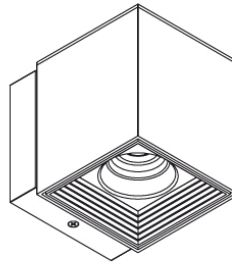

DAU SURFACE

D93189

PROJECT	
TYPE	
NOTES	
QUANTITY	
DATE	

GENERAL

Series: Dau
Brand: Milan
Division: Design
Mounting Type: Surface
Mounting Location: Wall
Subcategory: Up/Down Light

PHYSICAL

Shape: Cube
Length (mm): 80
Length (in): 3 1/8
Height (mm): 101
Height (in): 4
Extension (mm): 114
Extension (in): 4 1/2
Light Distribution: Direct
Weight (kg): 4.5
Weight (lbs): 10

ELECTRICAL

Lamp Type: LED
Max. Wattage Per Lamp (W): 10
Dimming: Non-Dimmable
Driver Included: Yes
Driver Type: Constant Current
Driver Class: Class 2
Input Voltage (V): 120

LED

Delivered Lumen Range: 500 - 999 lm
Number of LEDs: 1
Color Temperature (°K): 2700
Max. Delivered Lumen (lm): 829.93
Nominal Lumen (lm): 1010
CRI: >80 CRI

OPTICAL

Reflector°: 50° (available in 24° and 32° upon request)

RATINGS AND CERTIFICATIONS

Certified By: CSA Certified to UL and CSA Standards
IP rating: IP44