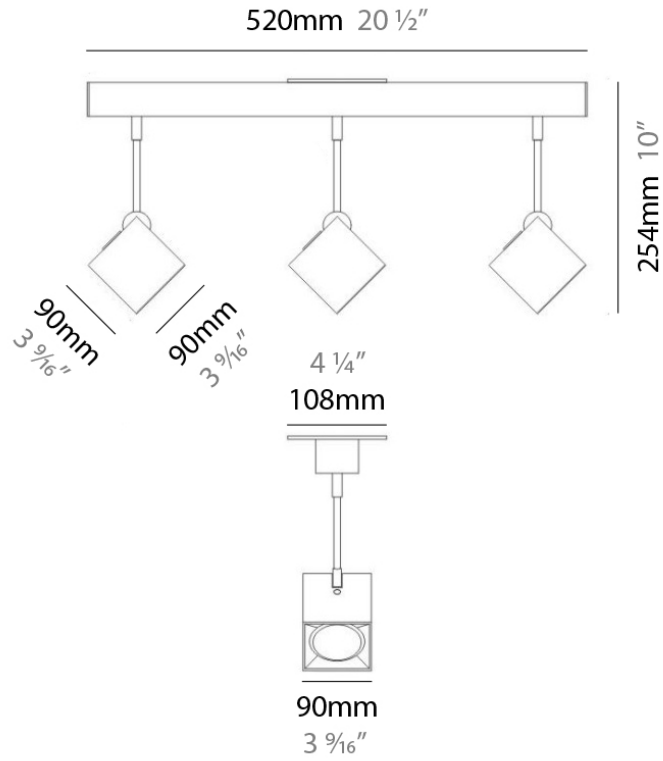

DAU SURFACE

D92017

GENERAL

Series: Dau _____
Brand: Milan _____
Division: Design _____
Mounting Type: Surface _____
Mounting Location: Ceiling _____
Subcategory: Pendant _____

PHYSICAL

Shape: Abstract _____
Length (mm): 520 _____
Length (in): 20 ½ _____
Width (mm): 110 _____
Width (in): 4 ⅝ _____
Height (mm): 254 _____
Height (in): 10 _____
Weight (kg): 1.4 _____
Weight (lbs): 3 _____
Fixture Material: Aluminum _____

ELECTRICAL

Number of Lamps: 3 _____
Lamp Type: LED Retrofit _____
Lamp Shape: MR16 _____
Bulb Included: Bulb Not Included _____
Total Output Wattage (W): 15 _____
Max. Wattage Per Lamp (W): 5 _____
Lamp Base: GU10 _____
Input Voltage (V): 120 _____

LED

Delivered Lumen Range: 500 - 999 lm _____

OPTICAL

RATINGS AND CERTIFICATIONS

Certified By: CSA Certified to UL and CSA Standards _____
IP rating: IP20 _____