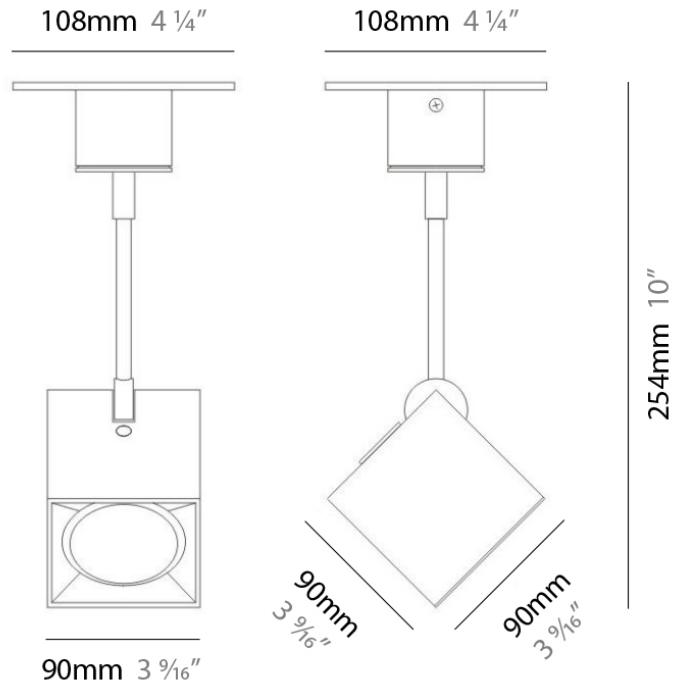

DAU SURFACE

D92028

GENERAL

Series: Dau
Brand: Milan
Division: Design
Mounting Type: Surface
Mounting Location: Ceiling
Subcategory: Spots

PHYSICAL

Shape: Square
Length (mm): 110
Length (in): 4 ⁵/₁₆
Width (mm): 110
Width (in): 4 ⁵/₁₆
Height (mm): 254
Height (in): 10
Weight (kg): 0.9
Weight (lbs): 2
Fixture Material: Metal

ELECTRICAL

Number of Lamps: 1
Lamp Type: LED Retrofit / Halogen
Lamp Shape: MR16
Bulb Included: Bulb Not Included
Total Output Wattage (W): 5
Max. Wattage Per Lamp (W): 5
Lamp Base: GU10
Input Voltage (V): 120

LED

Delivered Lumen Range: 100 - 499 lm

OPTICAL

RATINGS AND CERTIFICATIONS

Certified By: CSA Certified to UL and CSA Standards
IP rating: IP20

PROJECT	
TYPE	
NOTES	
QUANTITY	
DATE