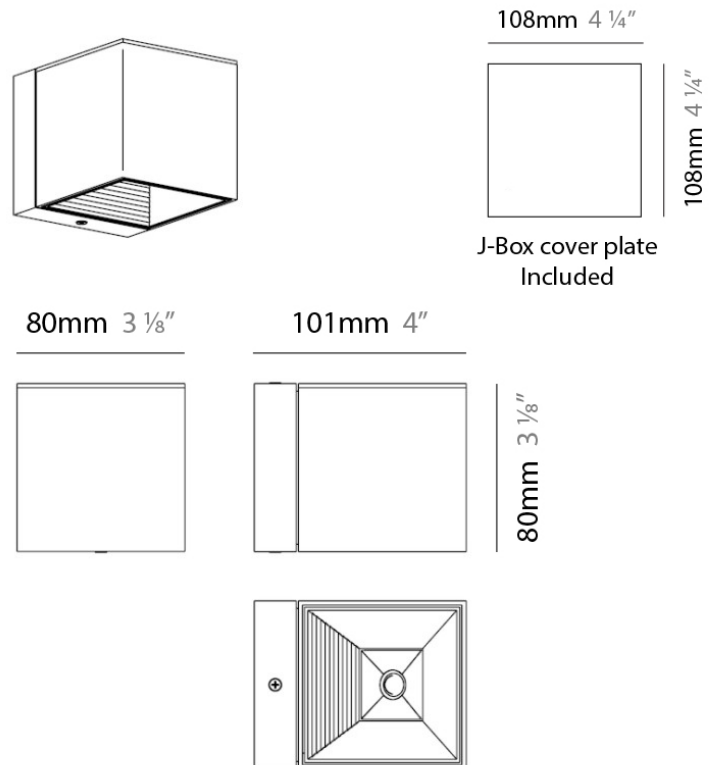

DAU SURFACE

D93148

PROJECT	_____
TYPE	_____
NOTES	_____
QUANTITY	_____
DATE	_____

GENERAL

Series: Dau
Brand: Milan
Division: Design
Mounting Type: Surface
Mounting Location: Wall
Subcategory: Up/Down Light

PHYSICAL

Shape: Cube
Length (mm): 110
Length (in): 4 ⁵/₁₆
Height (mm): 110
Height (in): 4 ⁵/₁₆
Extension (mm): 101
Extension (in): 4.0
Weight (kg): 0.91
Weight (lbs): 2
Fixture Finish: SST
Fixture Material: Metal

ELECTRICAL

Number of Lamps: 2
Lamp Type: LED
Total Output Wattage (W): 8
Max. Wattage Per Lamp (W): 4
Dimming: Electronic Low Voltage Dimming
Driver Type: operates without a driver
Input Voltage (V): 120

LED

Delivered Lumen Range: 100 - 499 lm
Number of LEDs: 2
Color Temperature (°K): 2700 / 2900
Max. Delivered Lumen (lm): 339.01
Nominal Lumen (lm): 600
CRI: >80 CRI

OPTICAL

RATINGS AND CERTIFICATIONS

Certified By: CSA Certified to UL and CSA Standards
IP rating: IP44